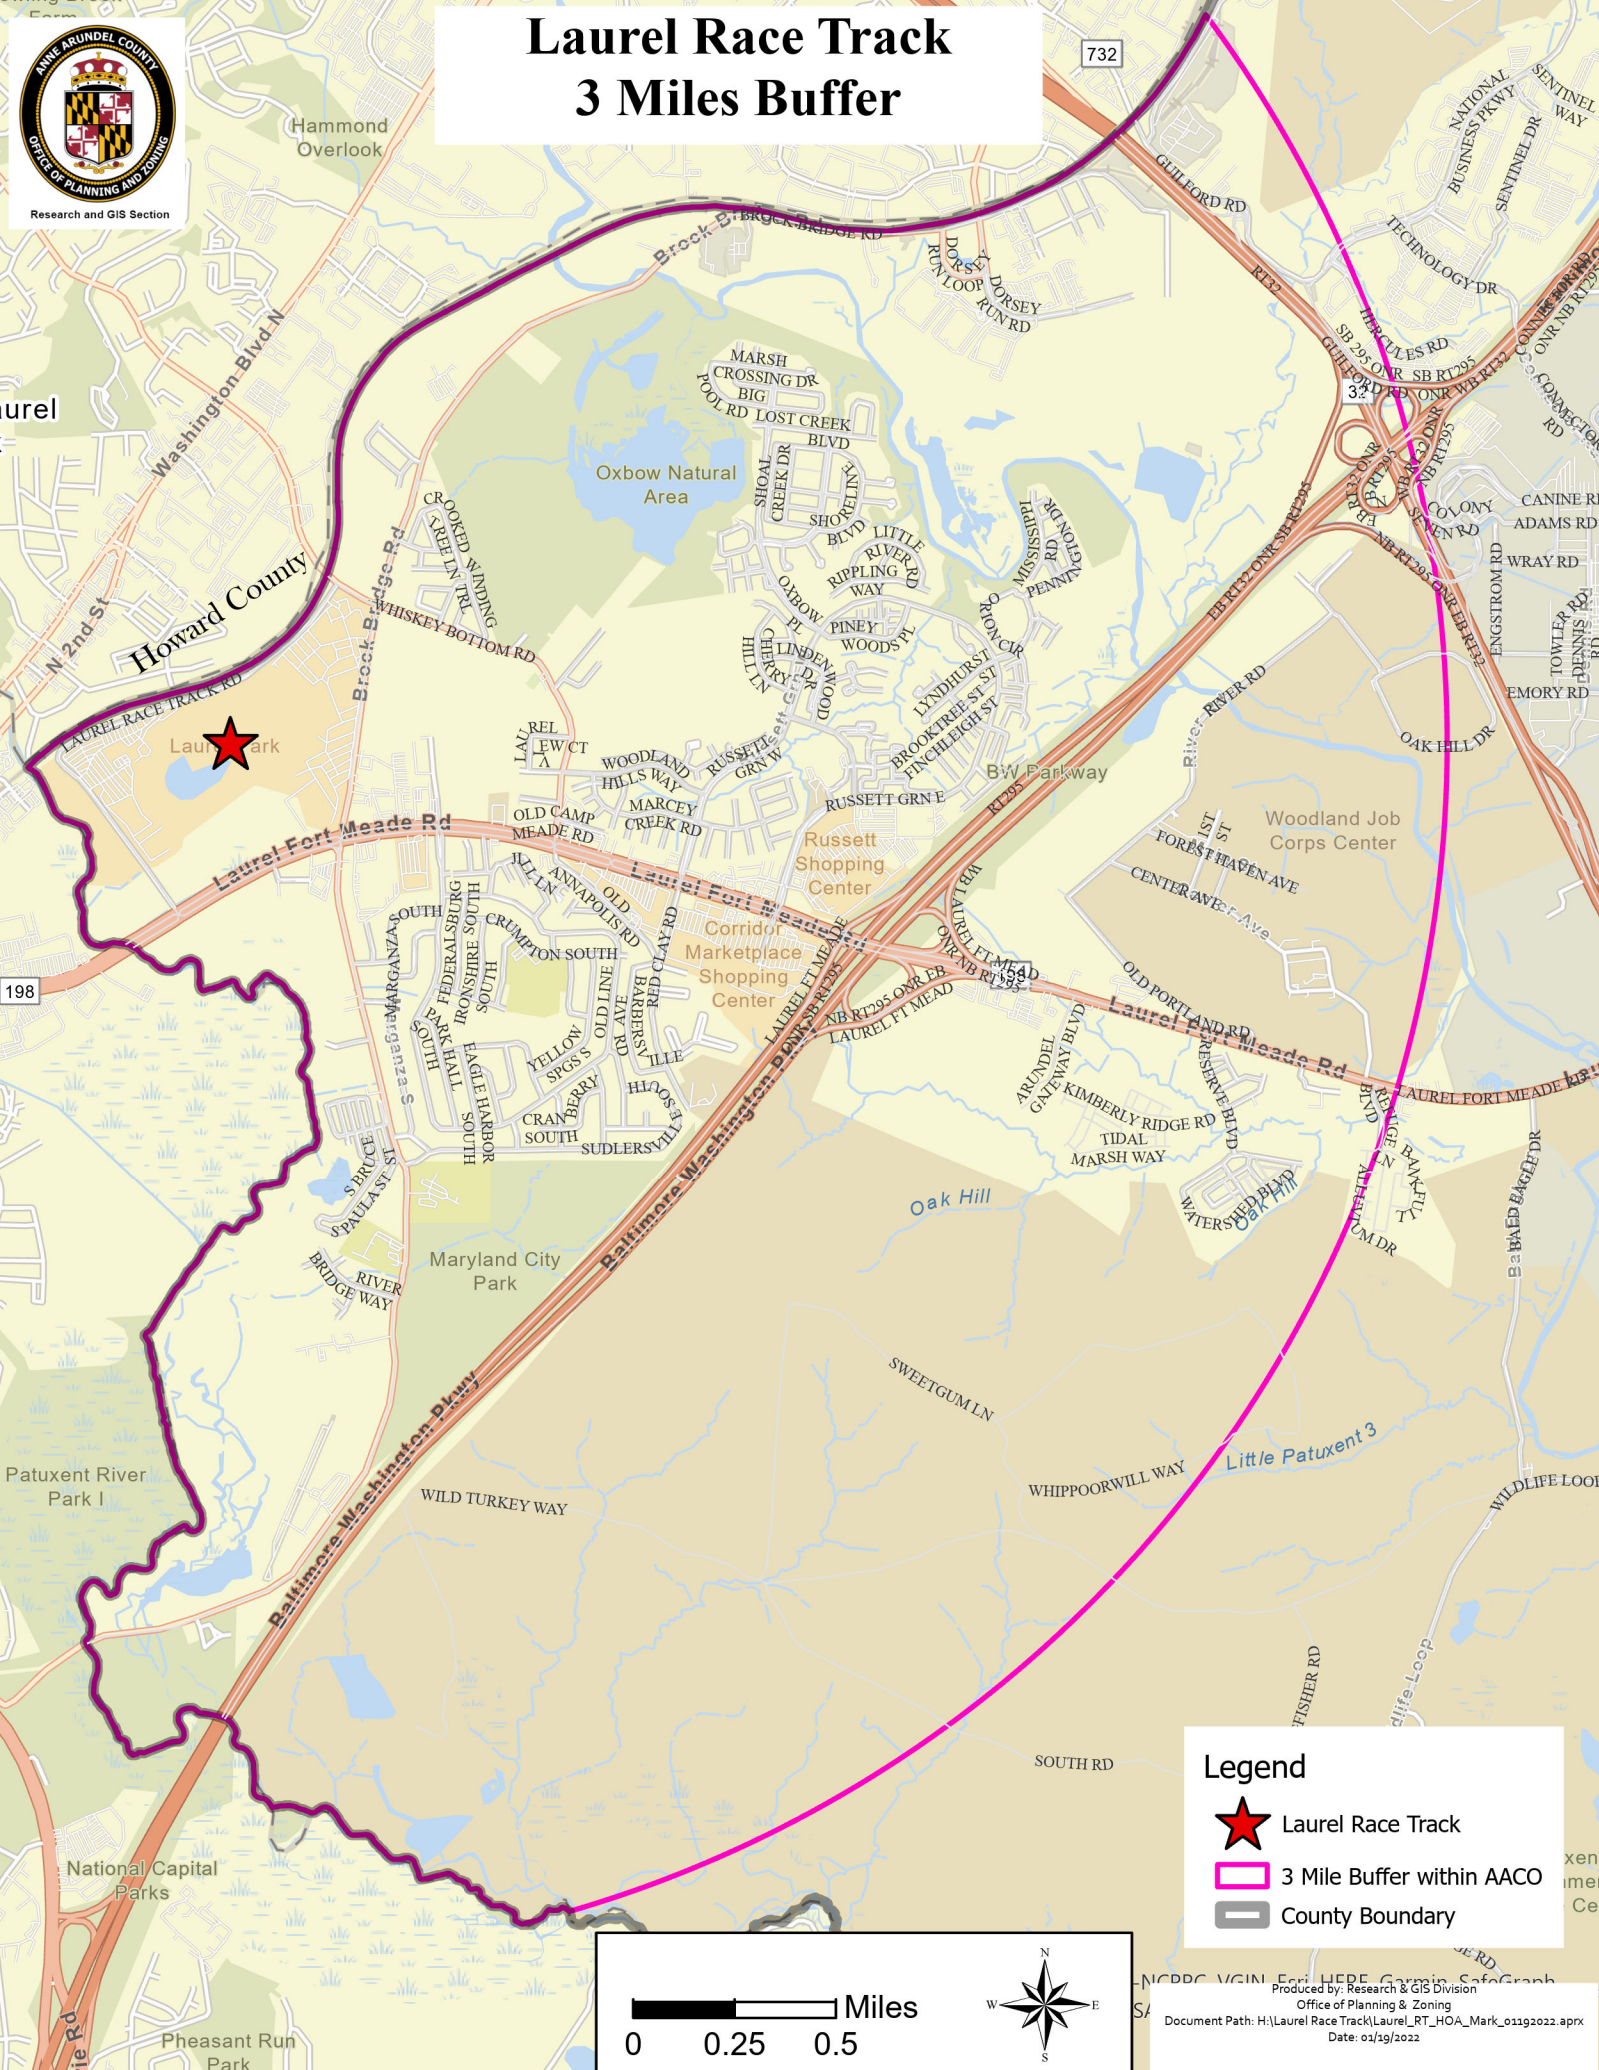

Laurel Race Track 3 Miles Buffer

Legend

- Laurel Race Track
- 3 Mile Buffer within AACO
- County Boundary